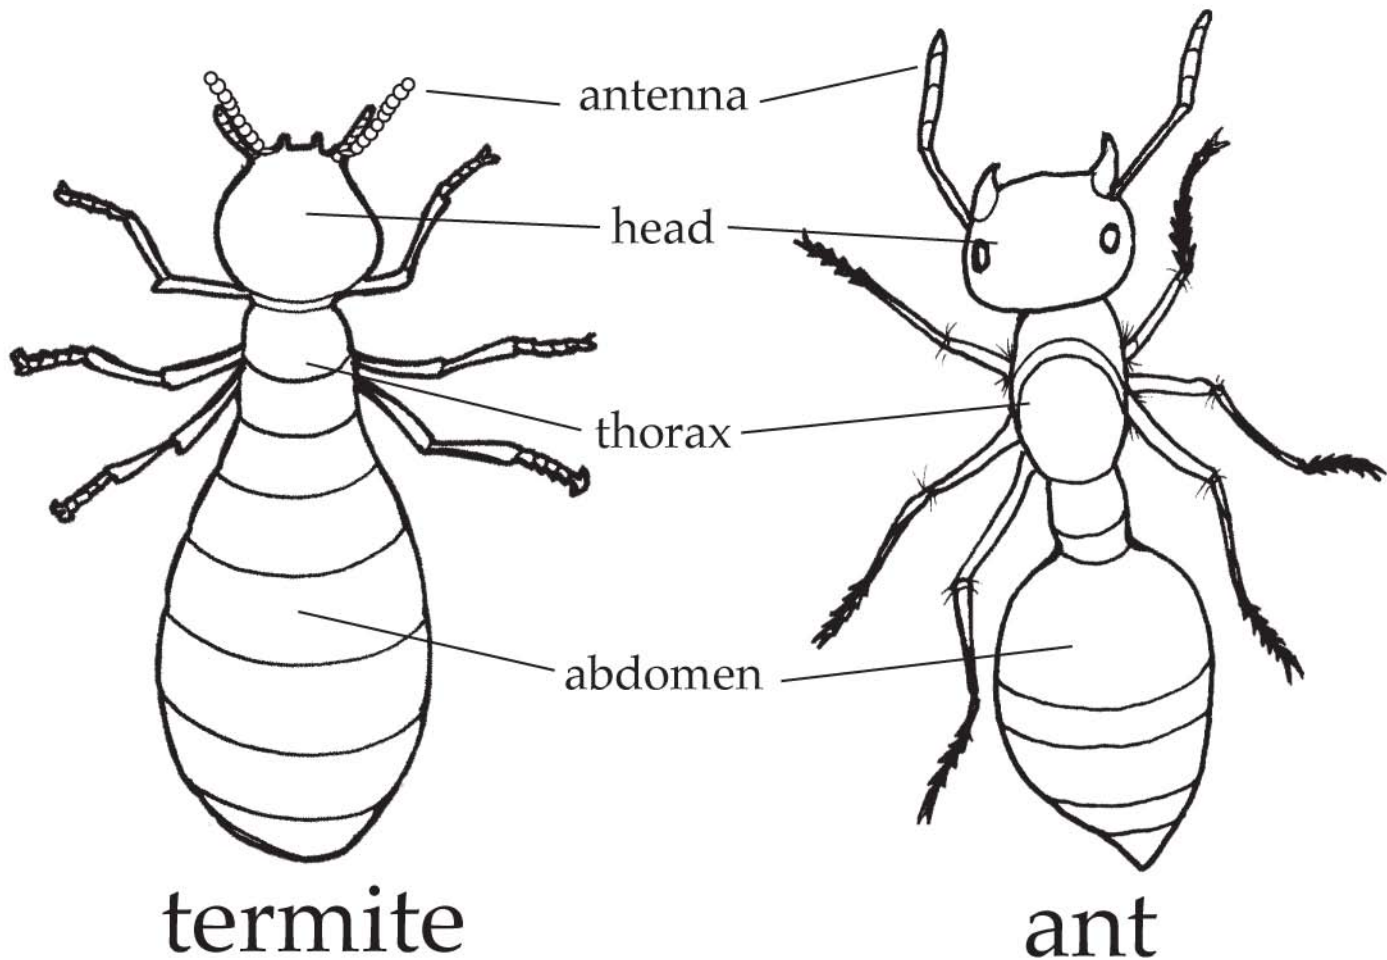

Differences and Similarities of Termites and Ants

SAME

- Both ants and termites are insects
- Both have three body parts:
 - head, thorax and abdomen
- Both have six legs attached to their thorax
- Both are about the same size
- Both are social insects and live in colonies

DIFFERENT

- Ants have skinny "waists" or thoraxes
- Termites have straight antennae
- Ants have bent antennae
- Termite antennae look like
 - a string of tiny beads
- Termite workers are blind